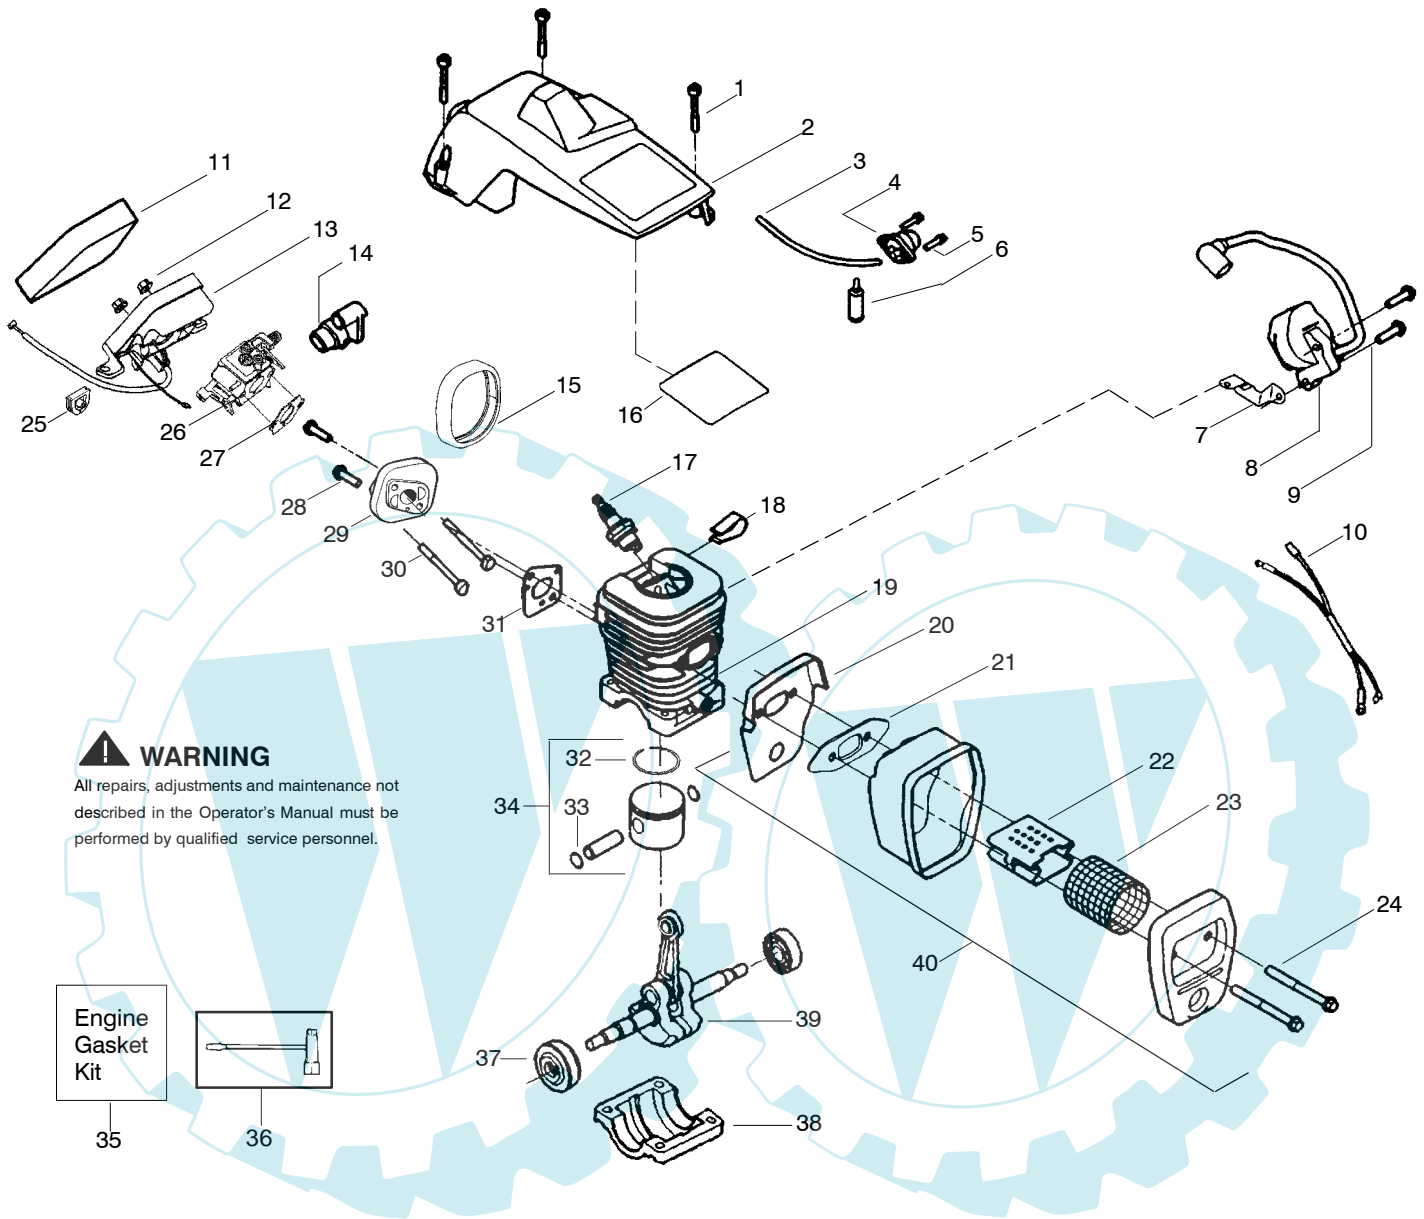

PARTS LIST NO. 530165091		McCULLOCH.® PARTS LIST	CHAIN SAW MODEL(s) MAC CAT 438
DATE 5/27/04	NEW		PAGE NO. 2
Note: Illustration may differ from actual model due to design changes			

Ref.	Part No.	Description	Ref.	Part No.	Description	Ref.	Part No.	Description
1.	530016153	Screw	19.	530012550	Cylinder	35.	530069608	Kit-Engine Gasket (Incl. 21, 27 & 31)
2.	530056914	Assy-Cylinder Shield (includes # 16)	20.	530049870	Backplate-Muffler	36.	530031135	Scrench
3.	530069247	Kit-Fuel Line (Small)	21.	530069608	Gasket-Muffler(kit)	37.	530056363	Assy-Seal & Bearing
4.	530071835	Kit-Air Purge (Incl. #5)	22.	530037813	Diffuser-Muffler	38.	530037935	Cap-Crankcase
5.	530015780	Screw	23.	530036103	Screen-Spark	39.	530047062	Assy-Crankshaft
6.	530095646	Assy-Fuel Pick-up	24.	530016132	Bolt-Muffler	40.	530047207	Assy-Muffler (Incl. 20-24)
7.	530047442	Strap-Ground	25.	530047631	Grommet-Throttle Cable			Not Shown
8.	530039198	Ignition Module	26.	---	Kit-Carburetor			---
9.	530015814	Screw		530071820	Zama (W-20)			Manuals
10.	530057475	Assy-Wire Harness		530071821	Walbro (WT-662)			(Scan)
11.	530037793	Foam-Air Filter	27.	530069608	Gasket-Carb. (kit)			(Euro I)
12.	530016101	Nut	28.	530016386	Screw			(Euro II)
13.	530057702	Assy-Air Box	29.	530049700	Carb. Adapter			(Euro III)
14.	530035526	Grommet-Carb Adjust	30.	530016187	Screw			(Euro IV)
15.	530054144	Seal-Carb Adapter	31.	530069608	Gasket-Adaptor(kit)			(Euro V)
16.	530055698	Reflector-Heat	32.	530038729	Ring-Piston			(Turkish)
17.	952030150	Spark Plug (RCJ-7Y)	33.	530015697	Retainer-Piston Pin			(Russian)
18.	530016136	Clip-High Tension Lead	34.	530071408	Kit-Piston (Incl. 32 & 33)			

✓ = NEW PART NUMBER FOR THIS IPL

★ = REFER TO THE SERVICE REFERENCE INDICATED FOR MORE INFORMATION. (LOCATED AT END OF IPL)