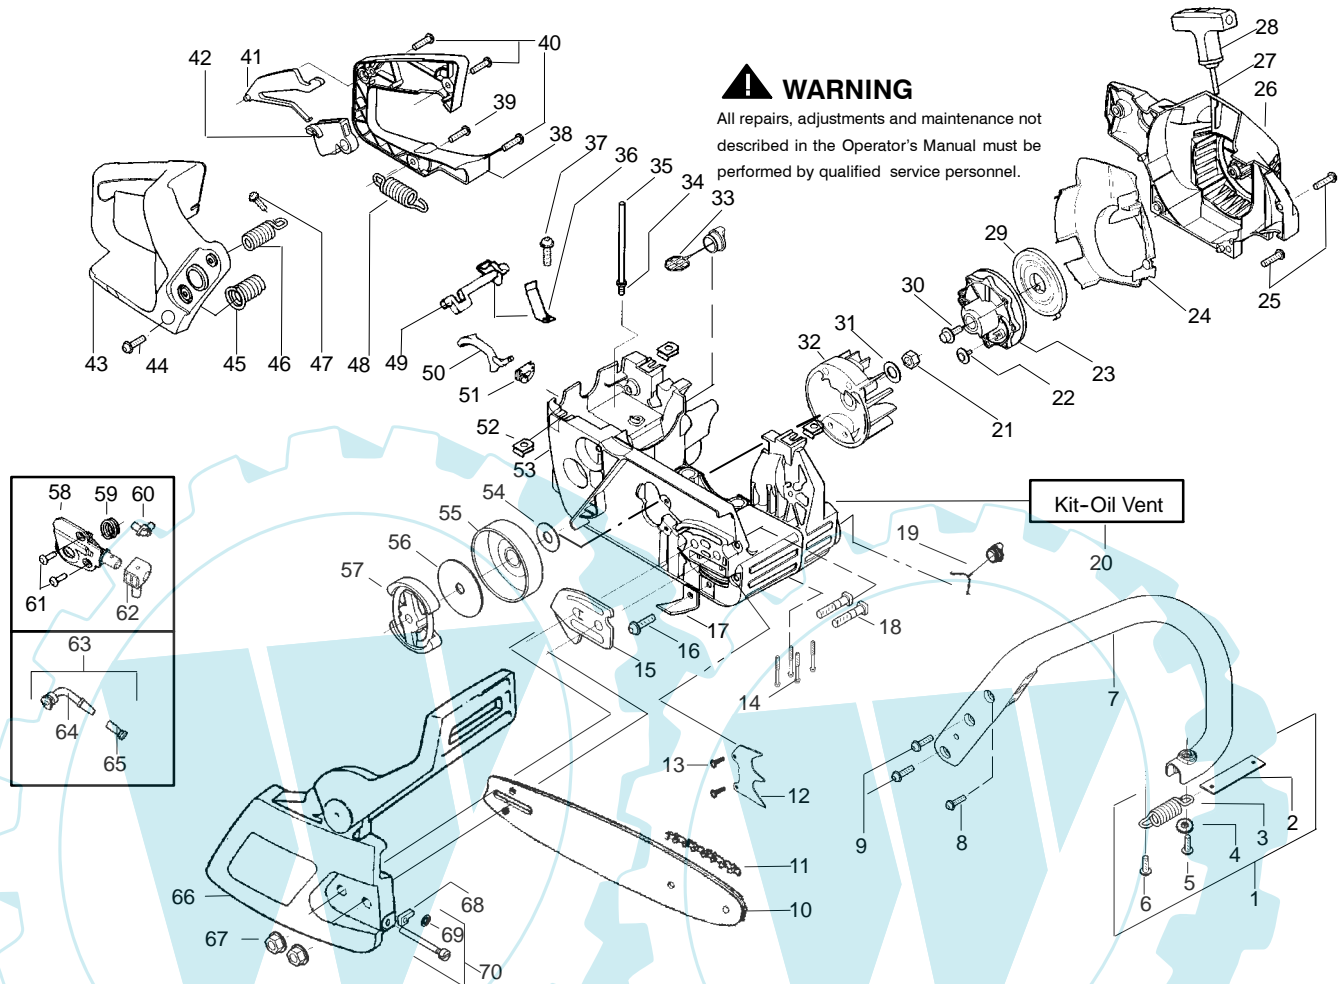

PARTS LIST NO. 530165091		McCULLOCH ® PARTS LIST	CHAIN SAW MODEL(s) MAC CAT 438
DATE 5/27/04	NEW		PAGE NO. 1
Note: Illustration may differ from actual model due to design changes			

Ref.	Part No.	Description	Ref.	Part No.	Description	Ref.	Part No.	Description
1.	530047963	Assy.-Isolator	28.	530056402	Handle-Starter	55.	530047061	Assy.-Clutch Drum w/bearing
2.	530047608	Limiter Strap	29.	530027531	Spring-Recoil	56.	530015611	Washer-Clutch
3.	530042082	Spring-Isolator	30.	530015920	Screw	57.	530014949	Assy. Clutch
4.	530015158	Washer	31.	530015127	Washer-Flywheel	58.	530071259	Kit - Oil Pump (incl. 59,60,62)
5.	530016018	Screw	32.	530039187	Assy-Flywheel	59.	530037820	Gear-Worm Spring
6.	530015843	Screw	33.	530047192	Assy-Fuel Cap w/ret.	60.	530049477	Elbow-Oil Pickup
7.	530047583	Front Handle	34.	530023877	Fitting-fuel line	61.	530016064	Screw
8.	530015940	Screw	35.	530069216	Kit-Fuel line (large)	62.	530019206	Seal Block
9.	530015814	Screw	36.	530016149	Spring-Switch	63.	530047663	Assy-Oil Pick-up (Incl. 64,65)
10.	530044896	Bar - 14"	37.	530015775	Screw	64.	530038373	Pick-up Oiler
11.	538029933	Chain - 14"	38.	530047581	Cover-Rear Handle	65.	530056533	Filter-Oil
12.	530014381	Kit-Spike (Incl. 13)	39.	530015886	Screw	66.	530054739	Assy.-Chain Brake
13.	530016439	Screw	40.	530015906	Screw	67.	530015917	Nut-Bar Mounting
14.	530016132	Screw	41.	530036098	Throttle Lockout	68.	530015826	Pin-Bar Adjust
15.	530038238	Plate-Bar Mount.	42.	530036097	Trigger-Throttle	69.	530038593	Retainer
16.	530015814	Screw	43.	530047582	Handle - Rear	70.	530069611	Kit-Bar Adjusting (incl. # 68,69)
17.	530029850	Chain Catcher	44.	530015814	Screw			
18.	530016133	Bolt-Bar	45.	530053274	Assy Isolator-lower			
19.	530057236	Assy-Oil Cap w/ret.	46.	530071385	Kit-Isolator (Upper)			
20.	530071666	Kit-Oil Vent	47.	530015875	Screw			
21.	530016134	Nut-Flywheel	48.	530042082	Spring-Isolator			
22.	530016080	Screw	49.	530057473	Lever-Switch			
23.	530037817	Starter Pulley	50.	530057474	Lever-Choke			
24.	530055723	Baffle-Air	51.	530049005	Grommet-Knob			
25.	530015892	Screw	52.	530015922	Nut-"U"-Type			
26.	530056333	Housing-Fan	53.	530058733	Kit-Chassis Assy. fuel lines and caps)			
27.	530069232	Kit - Rope	54.	530015907	Washer-Thrust			